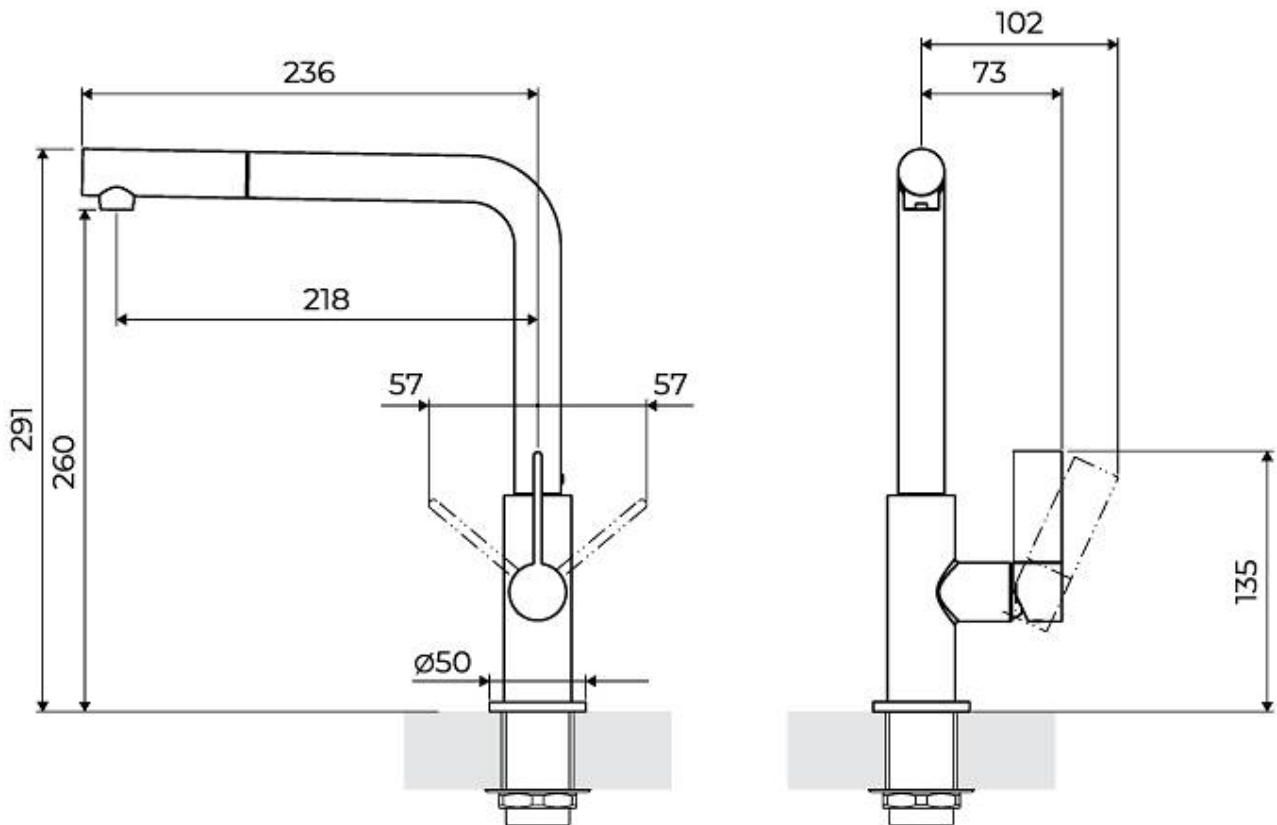

FEATURES

Rotating angle

All the taps have a wide angle of rotation. Some models even permit a full 360° rotation.

Strengthening plate

Foster's mixer taps are equipped with the strengthening plate that offers perfect stability on any sink.

TECHNICAL DATA